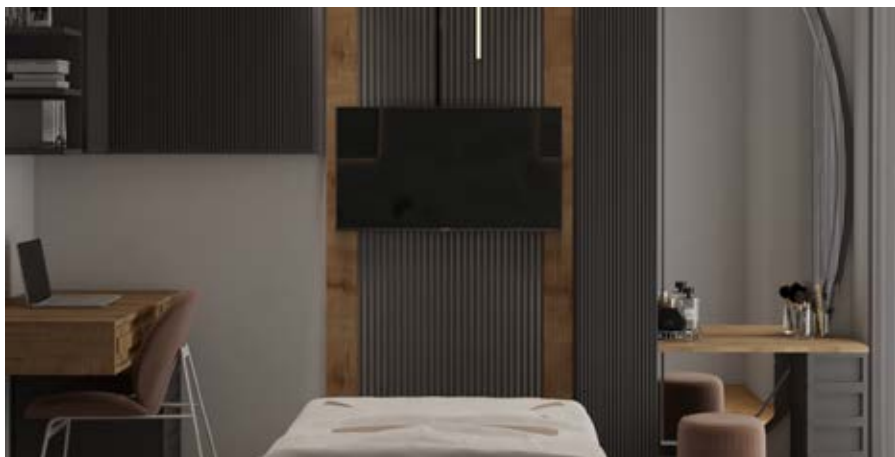

Göktürk Himm Residences

İstanbul / Eyüpsultan

At Tezh Architecture, we proudly present our room designs in an apartment located in Eyüpsultan.

The project includes detailed designs for the bedroom, children's room, study room, and much more.

For 3D modeling, 2D planning, custom-made materials, project development, and turnkey implementations, feel free to contact us!