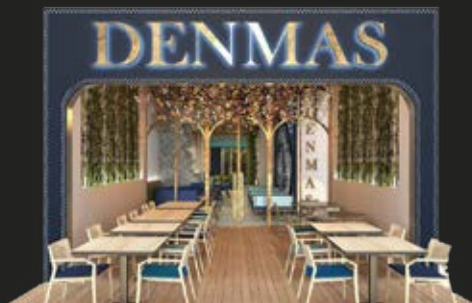

# Denmas Cafe Design

İstanbul / Nişantaşı

---

A stylish café design by Tezh Architecture!

For 3D modeling, 2D planning, custom-made materials, interior and exterior façade design, and turnkey project implementations, feel free to contact us!